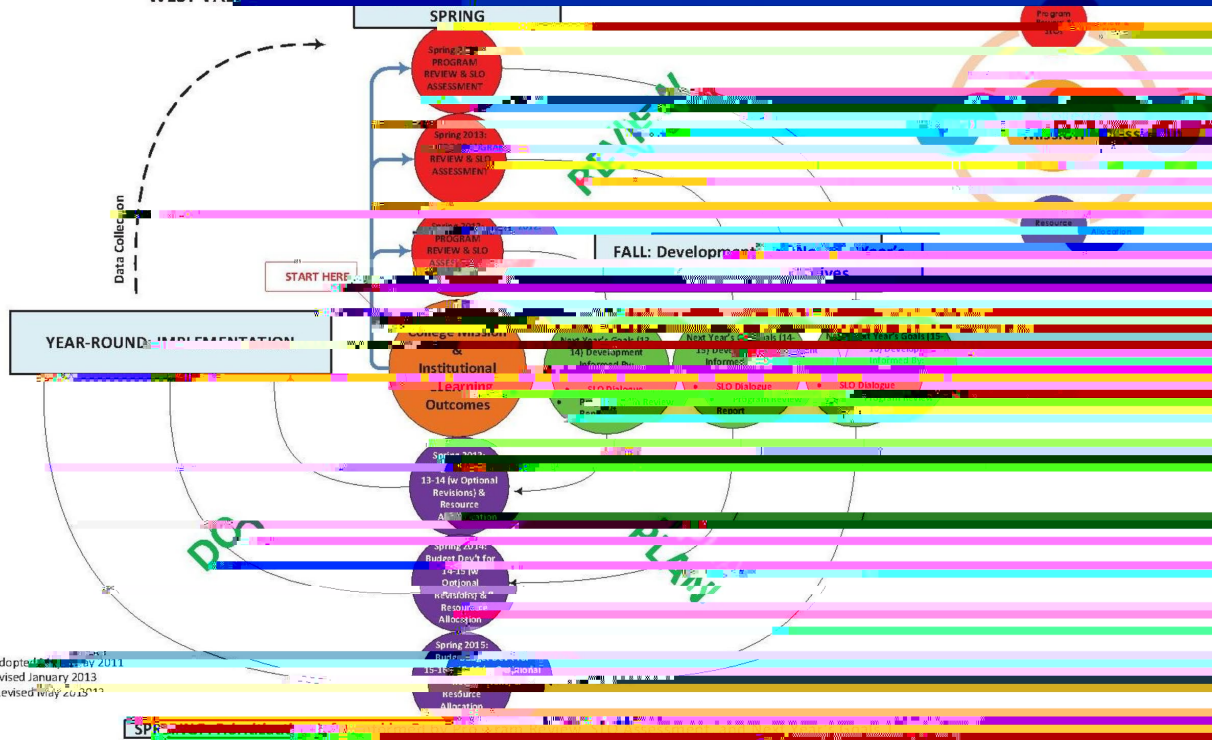

WEST VALLEY COLLEGE INTEGRATED PLANNING PROCESS: CONCEPT MAP

Adopted July 2011  
 Revised January 2013  
 Revised May 2015

SPR